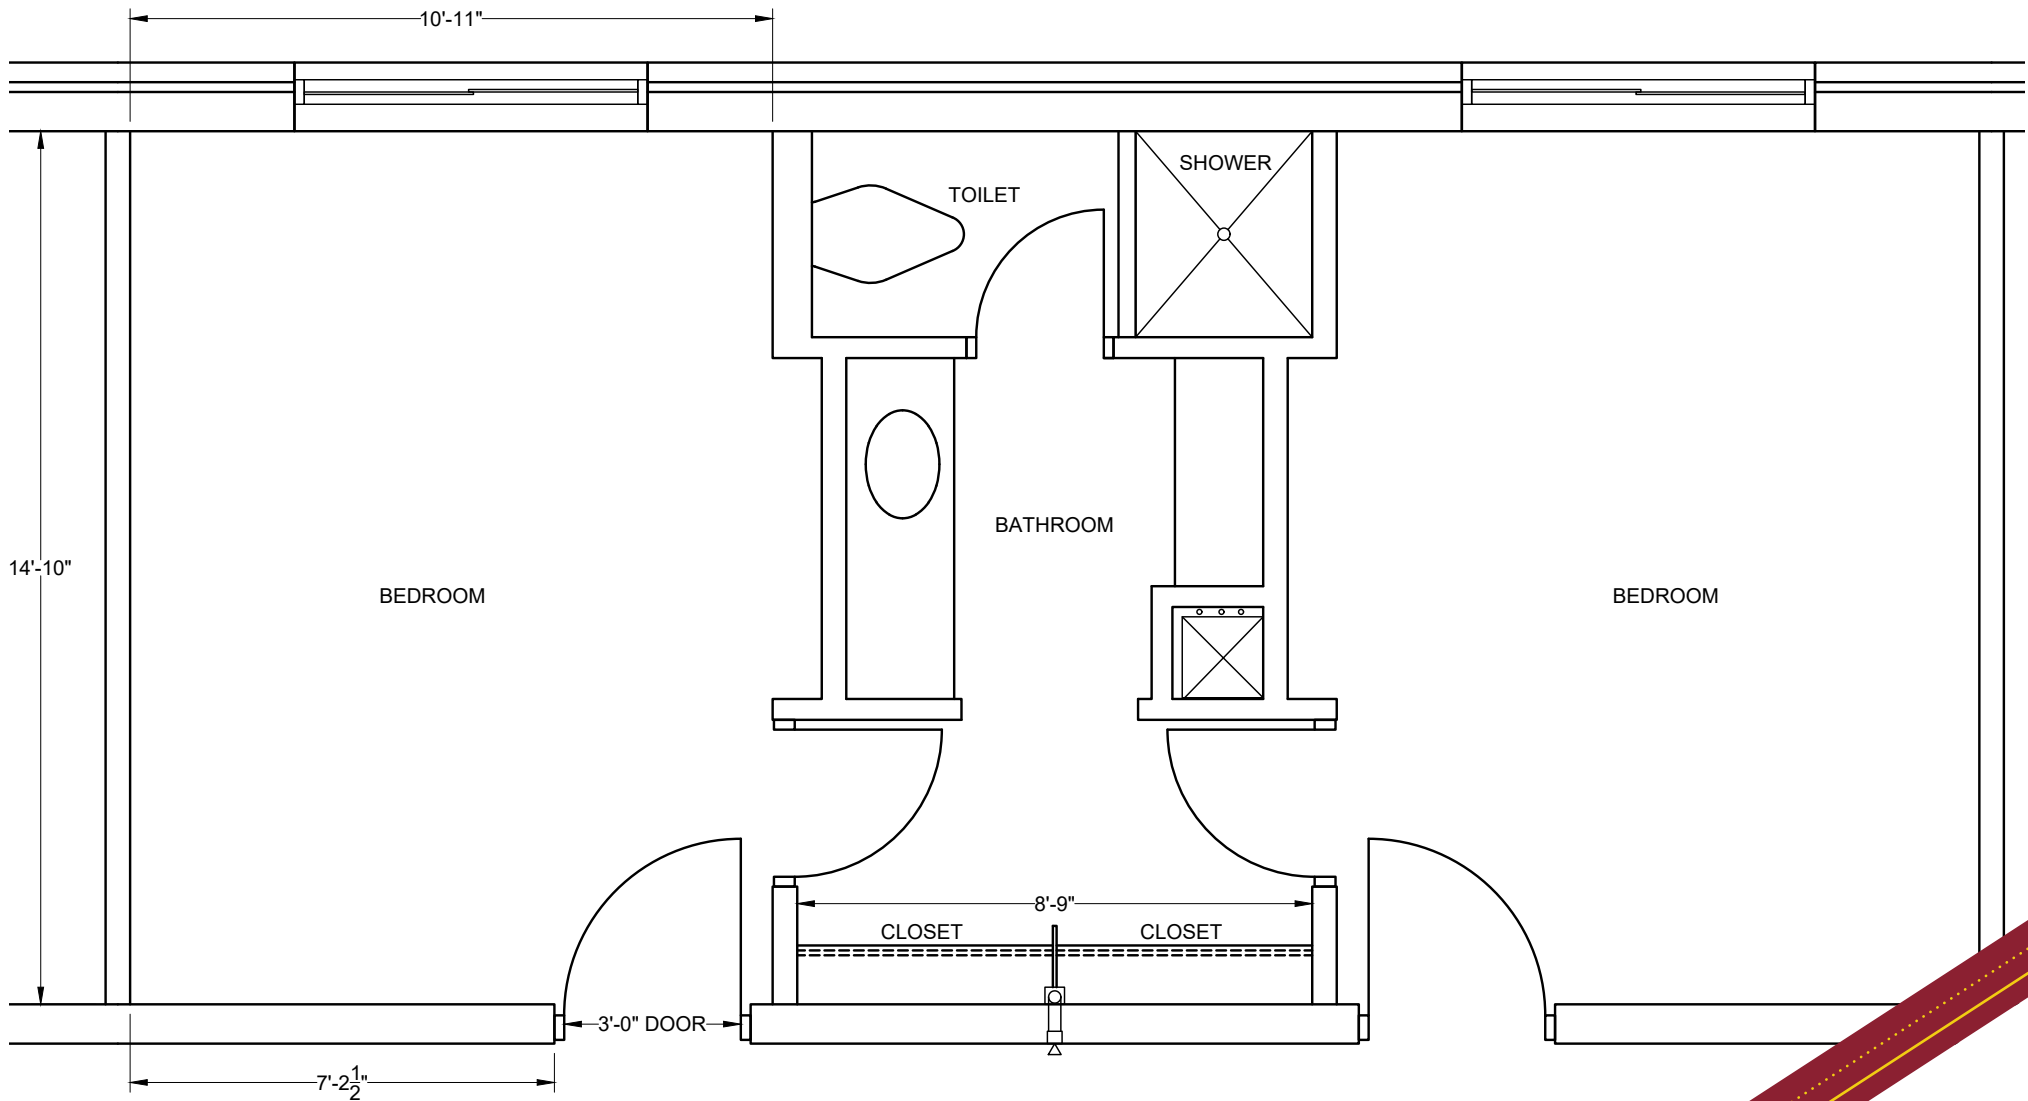

Plan your move to campus using these measurements for a typical dorm suite in

VAN-REKEN HALL

3245 Knight Way SE
Grand Rapids, MI 49546-4408

For directions and pictures:
calvin.edu/go/khvr

Calvin
UNIVERSITY