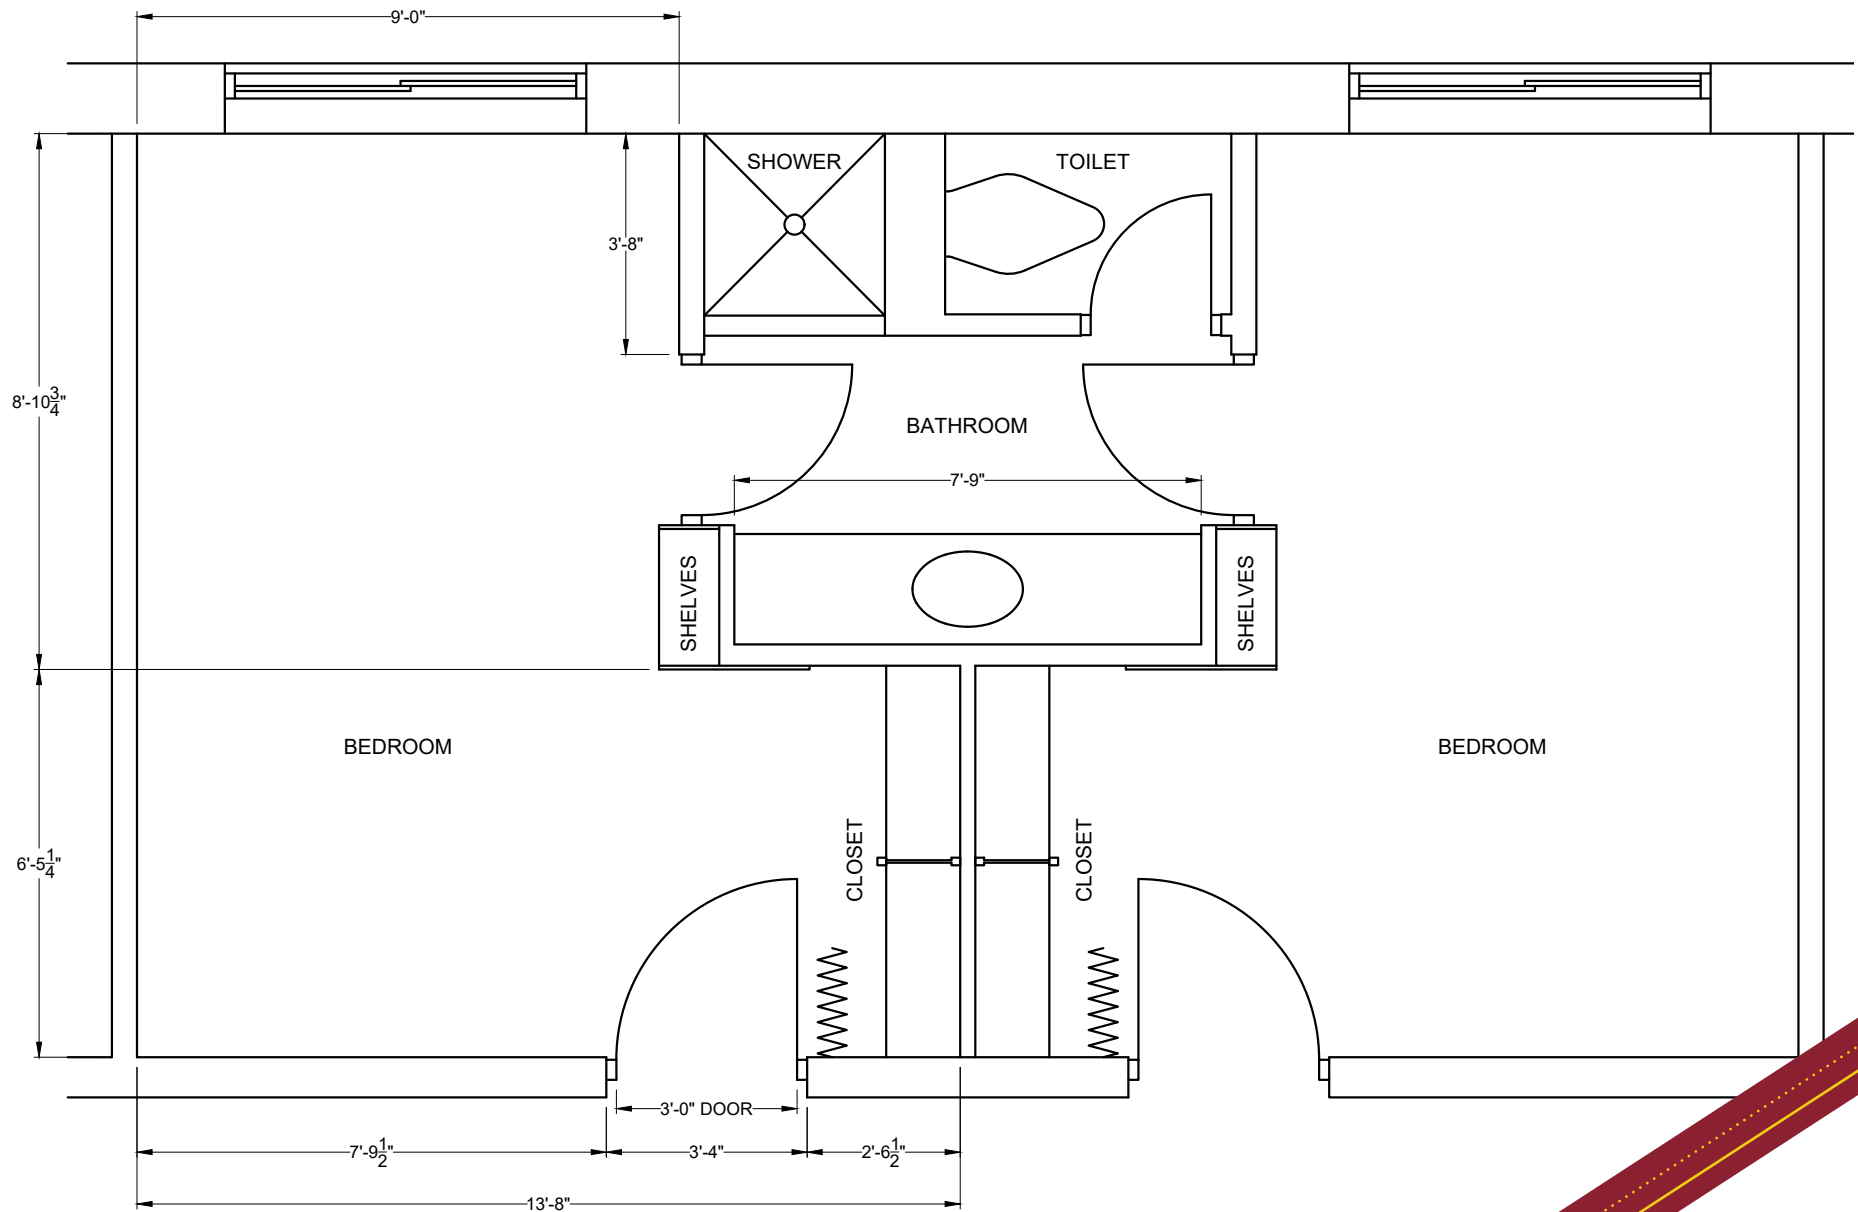

Plan your move to campus using these measurements for a typical dorm suite in

KALSBEK-HUIZINGA HALL

3245 Knight Way SE
Grand Rapids, MI 49546-4408

For directions and pictures:
calvin.edu/go/khvr

Calvin
UNIVERSITY