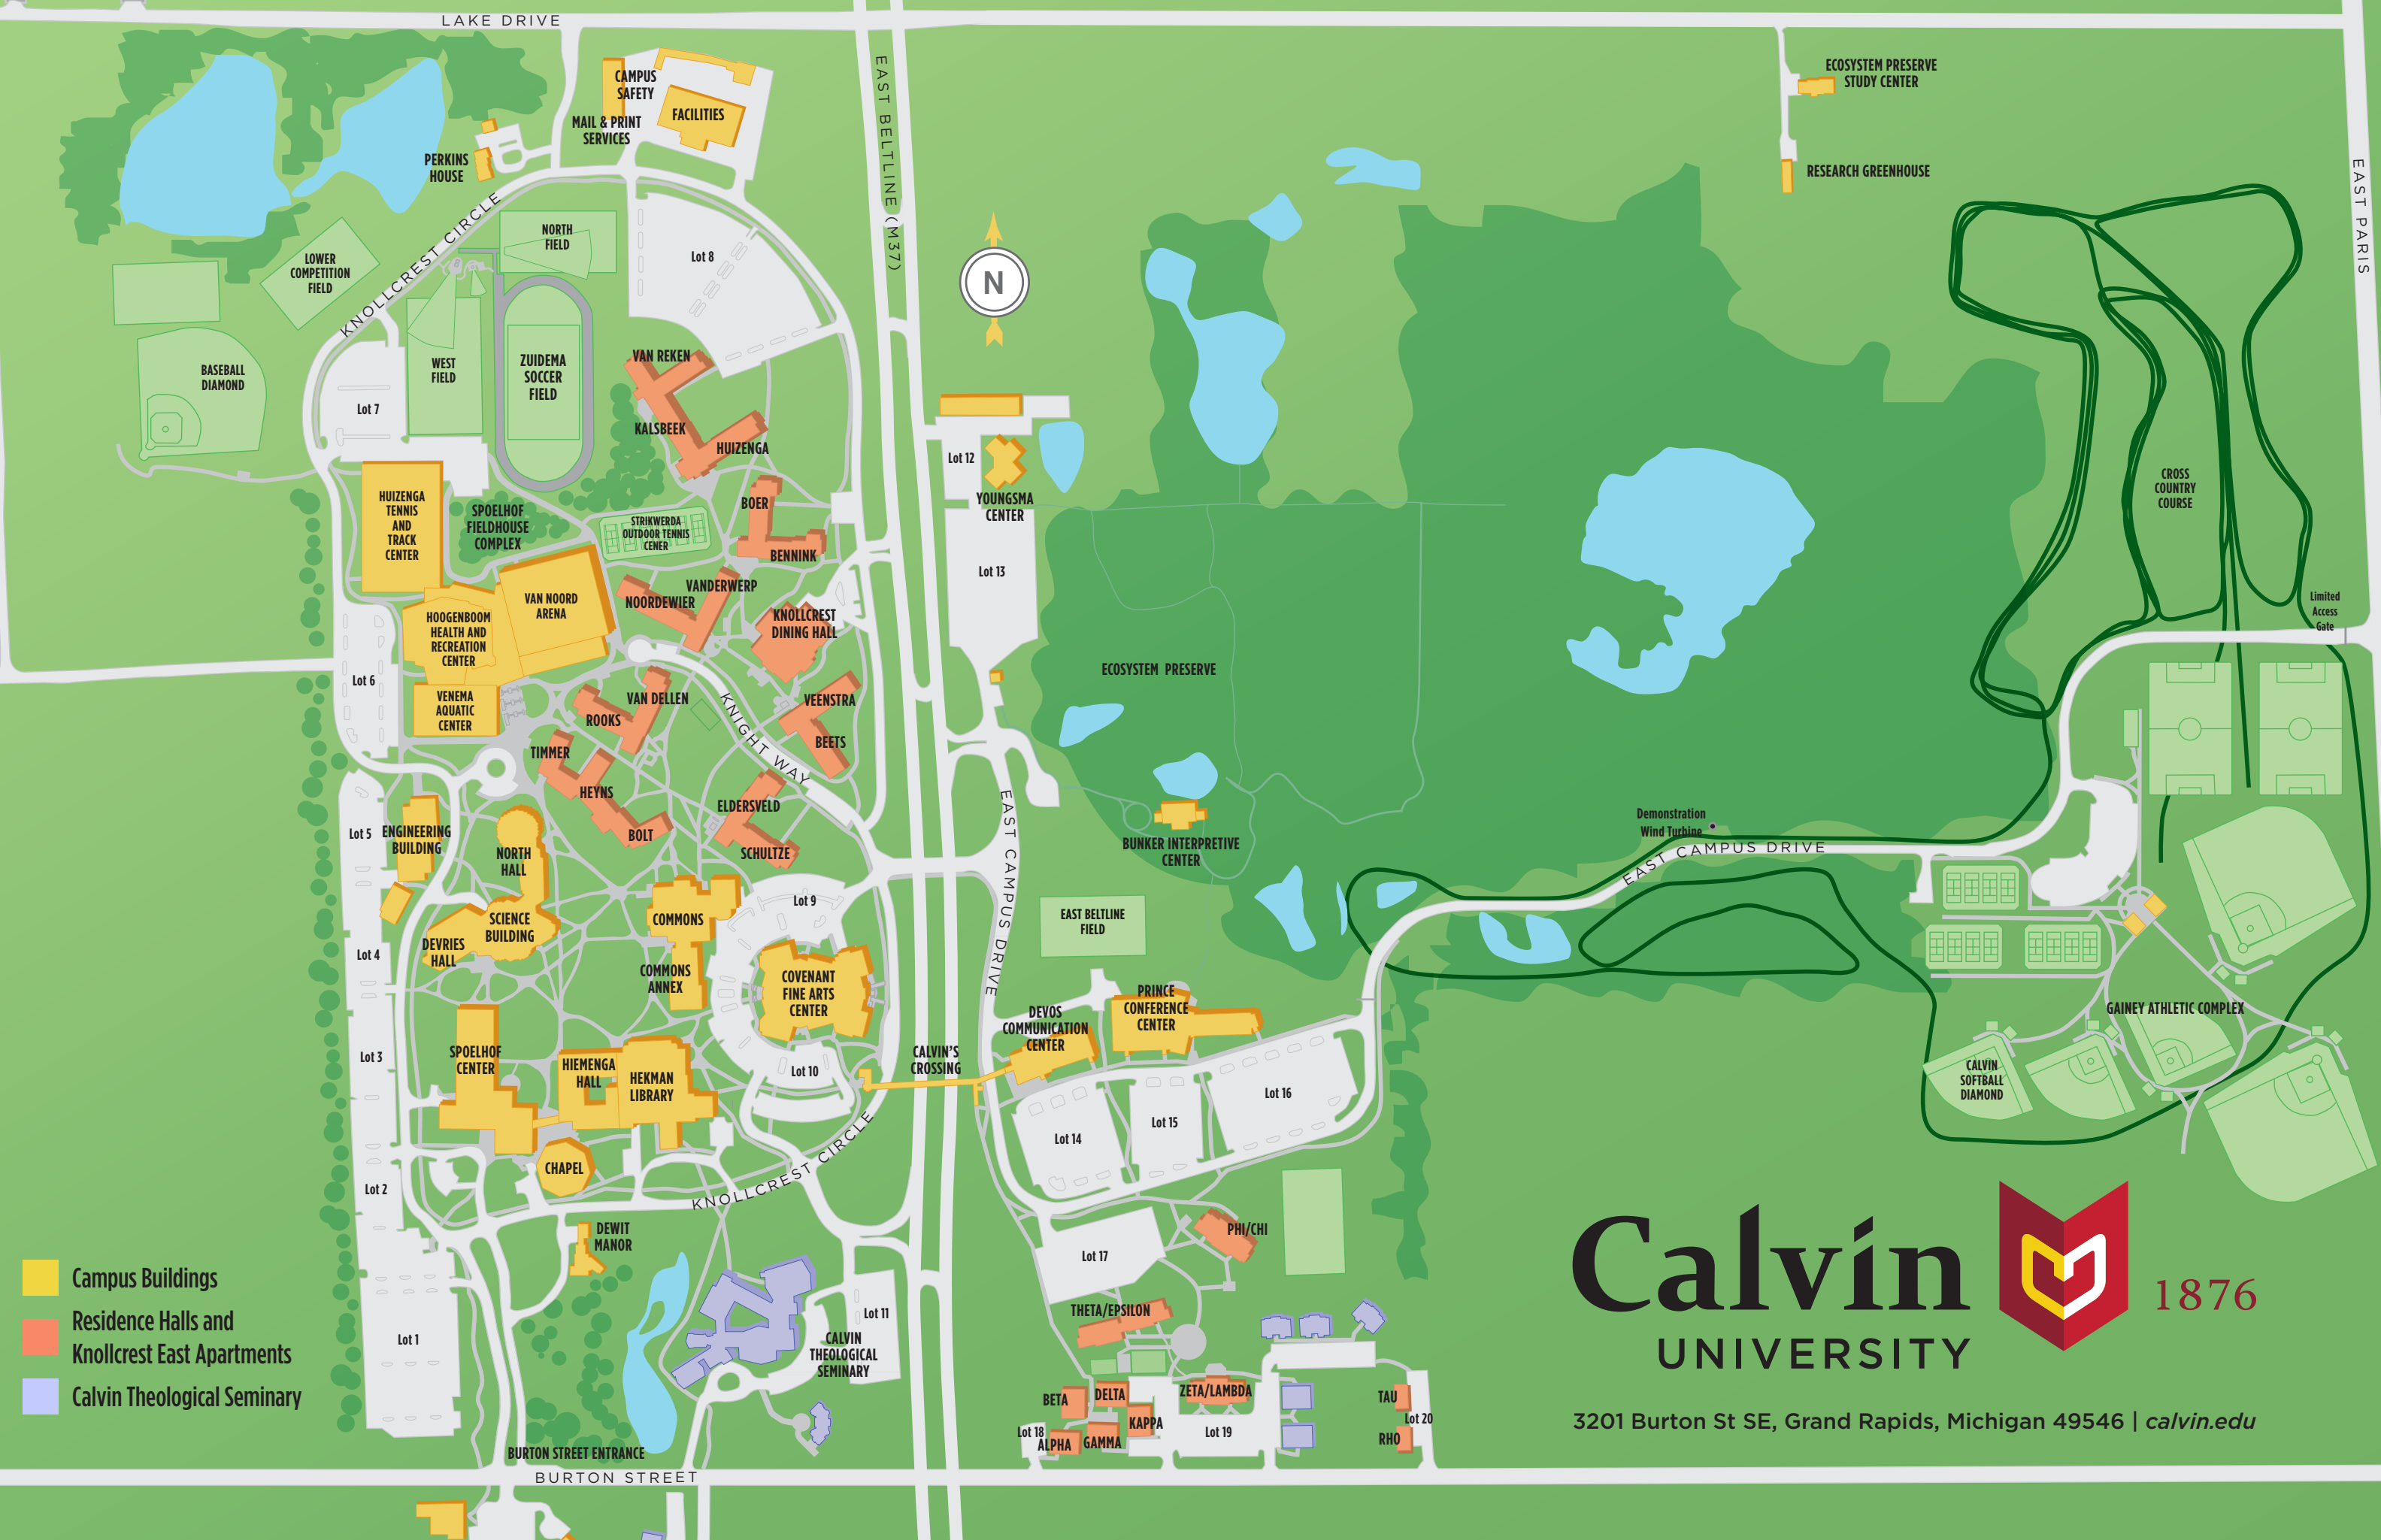

LAKE DRIVE

EAST BELTLINE (M37)

EAST PARIS

- Campus Buildings
- Residence Halls and Knollcrest East Apartments
- Calvin Theological Seminary

Calvin 1876

UNIVERSITY

3201 Burton St SE, Grand Rapids, Michigan 49546 | calvin.edu