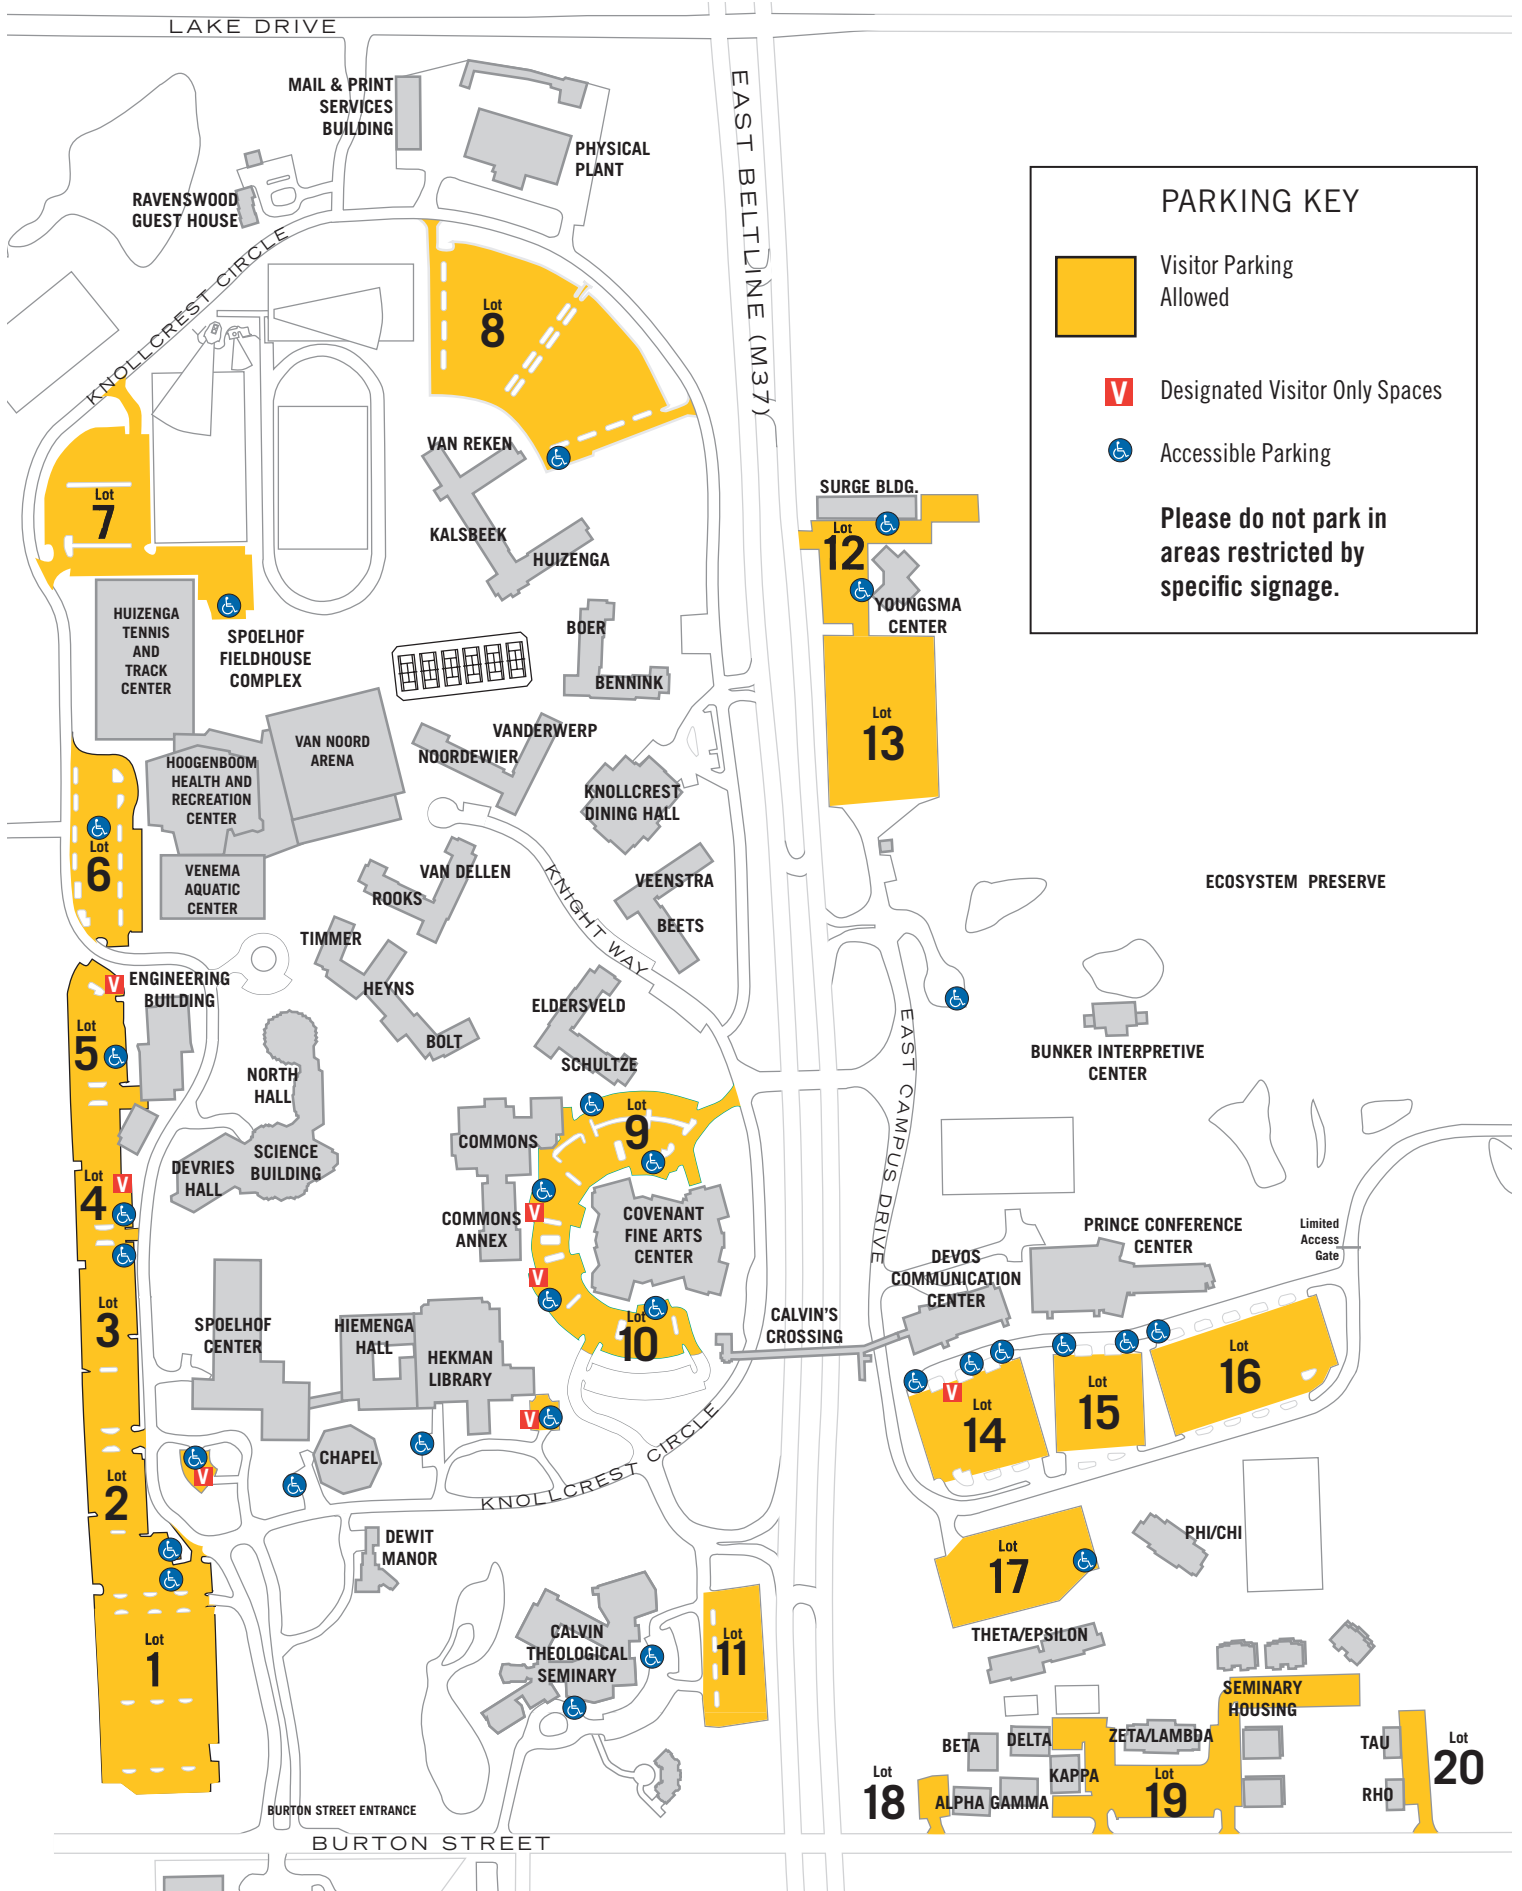

Calvin University Visitor Parking

PARKING KEY

Visitor Parking Allowed

Designated Visitor Only Spaces

Accessible Parking

Please do not park in areas restricted by specific signage.