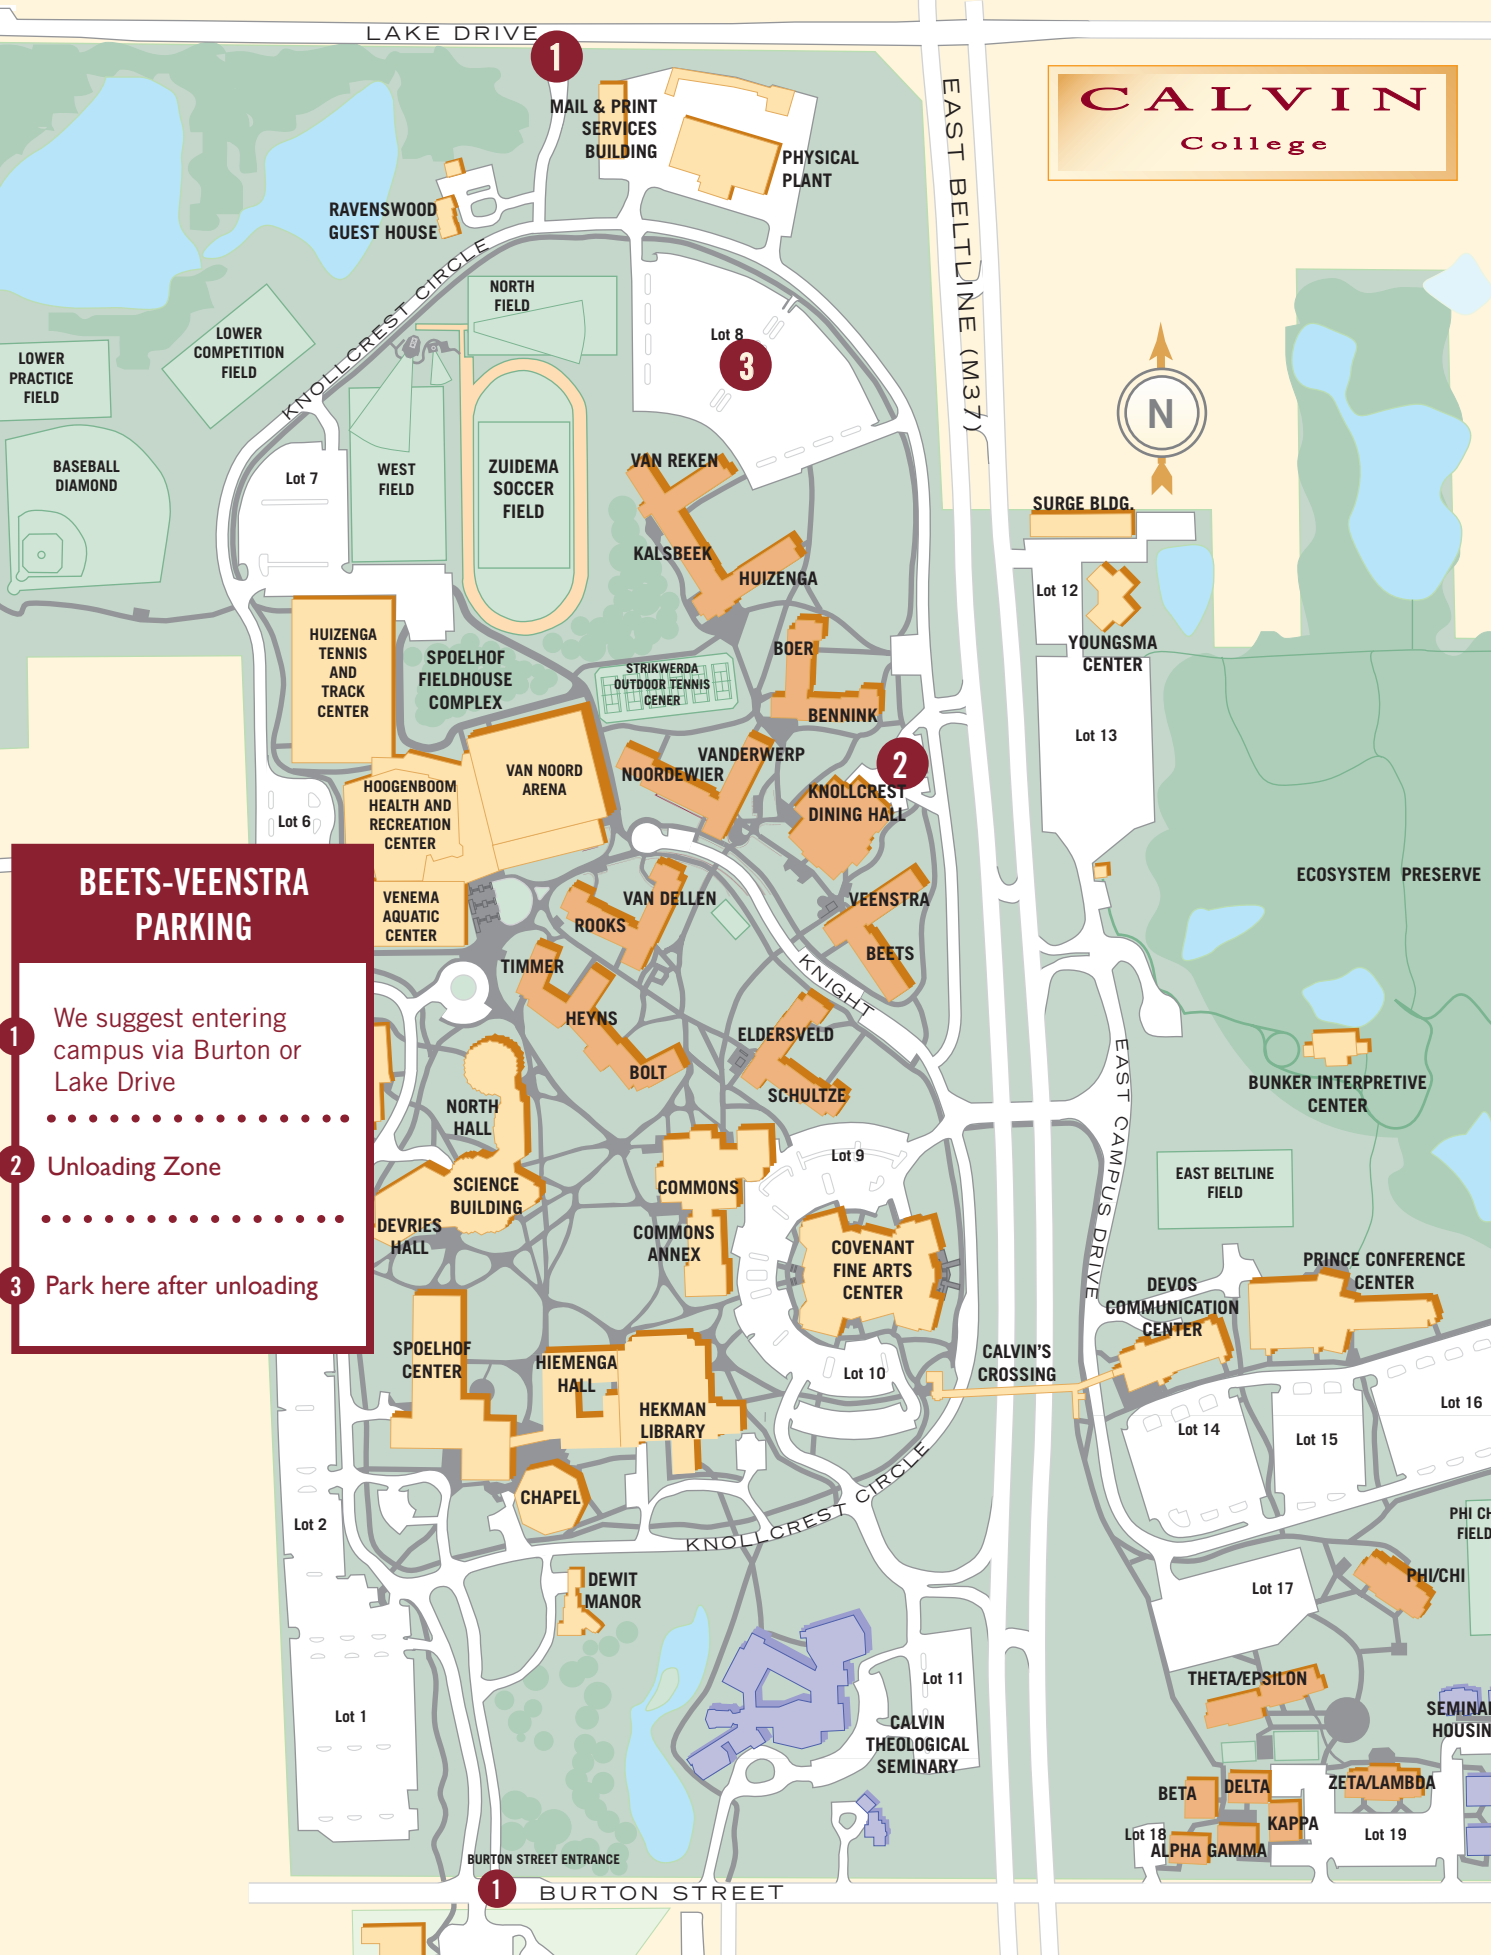

LAKE DRIVE

EAST BELTLINE (M37)

# CALVIN College

**BEETS-VEENSTRA PARKING**

- 1** We suggest entering campus via Burton or Lake Drive
- .....
- 2** Unloading Zone
- .....
- 3** Park here after unloading

BURTON STREET