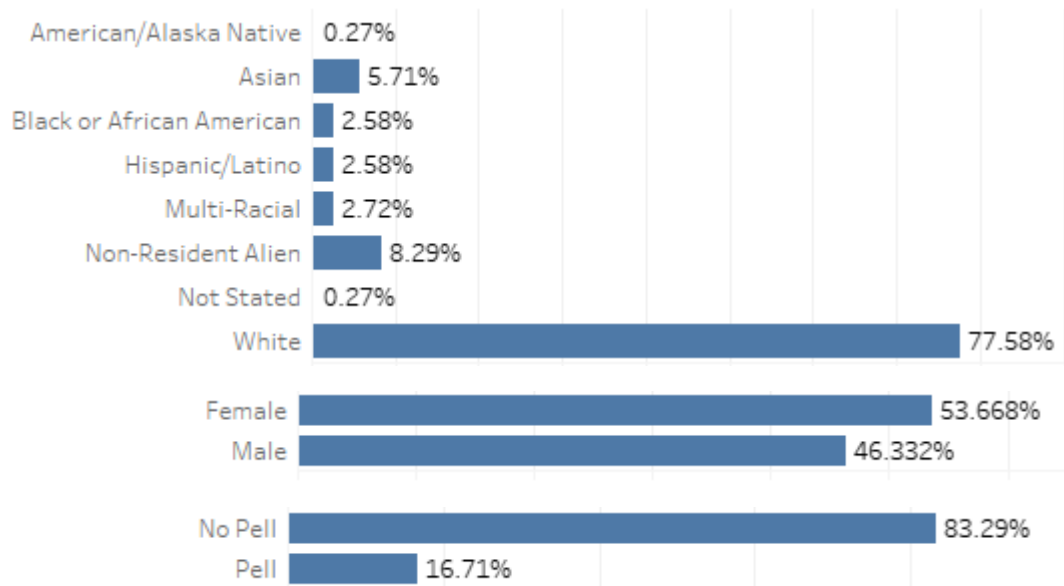

Calvin University – Student Diversity, Retention, and Graduation Rates

Diversity – Percent of Full-Time Undergraduate Students in Fall-2021 that are:

Retention – First-time, full-time 2020 baccalaureate-degree seeking students returning in 2021:

Graduation Rates – Six-year graduation rate of first-time, full-time 2015 baccalaureate-degree seeking students (most recent cohort):