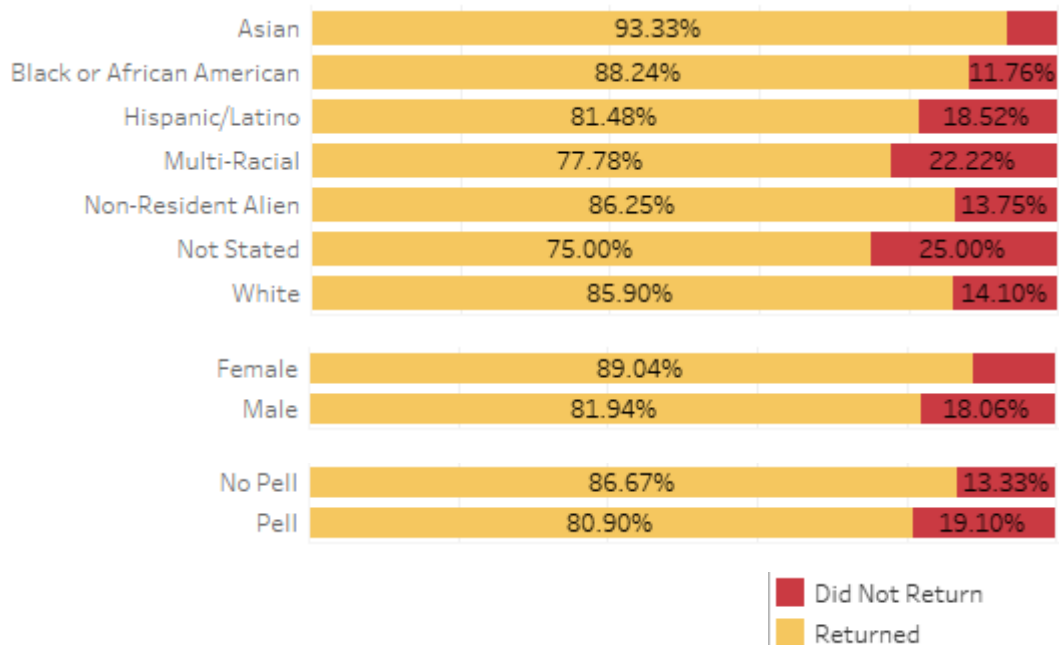

Calvin University – Student Diversity, Retention, and Graduation Rates

Diversity – Percent of Full-Time Undergraduate Students in Fall-2021 that are:

Retention – First-time, full-time 2020 baccalaureate-degree seeking students returning in 2021:

Graduation Rates – Six-year graduation rate of first-time, full-time 2015 baccalaureate-degree seeking students (most recent cohort):