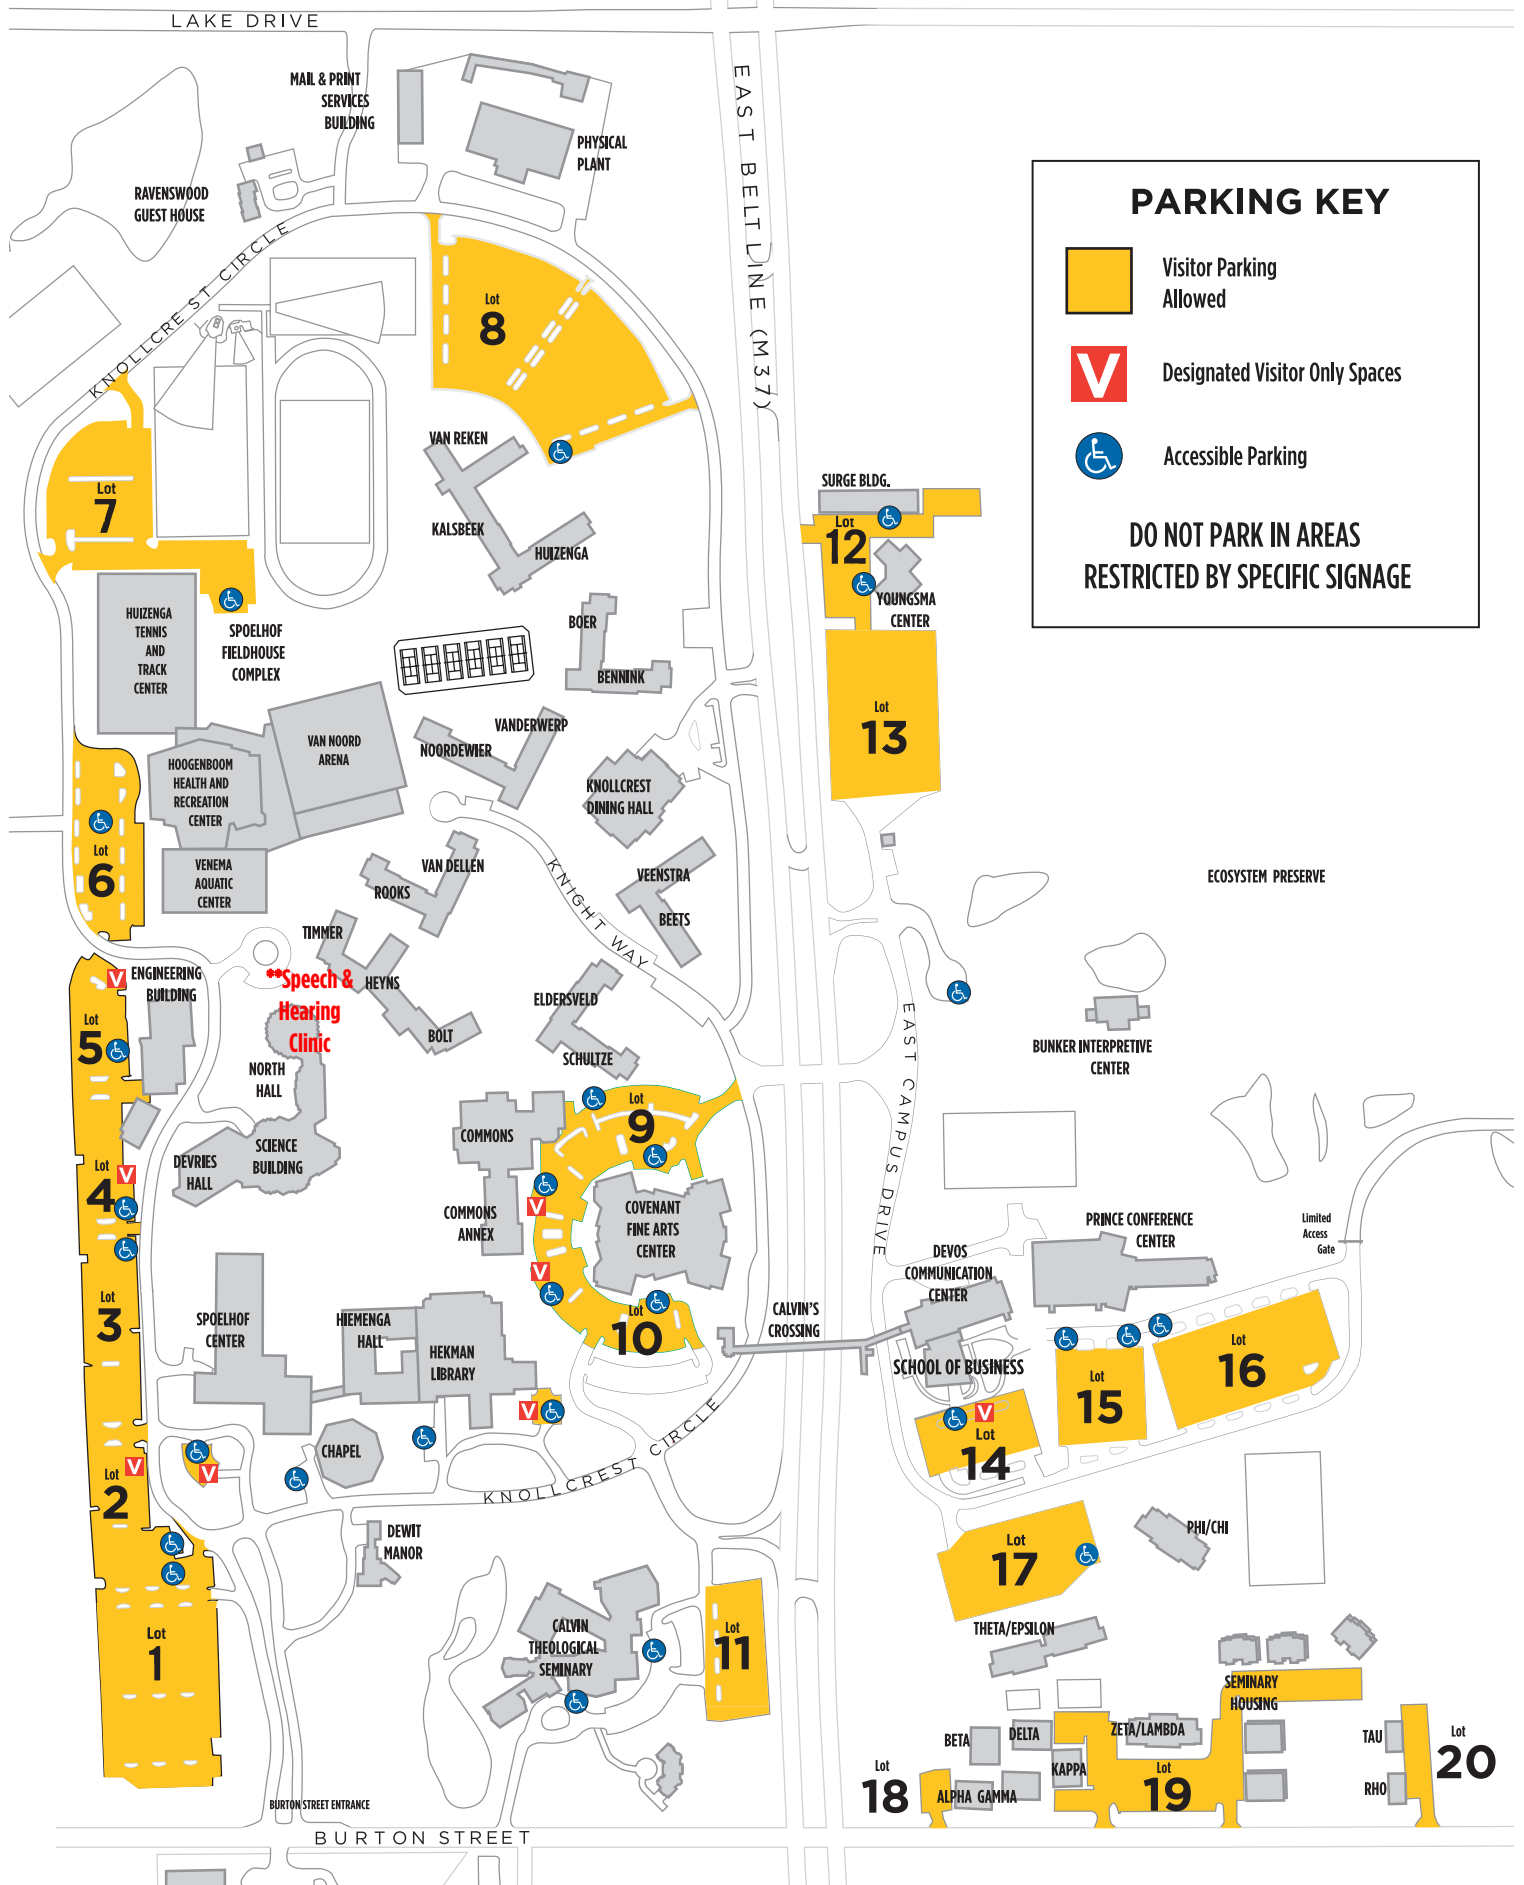

CALVIN UNIVERSITY VISITOR PARKING

PARKING KEY

- Visitor Parking Allowed
- V Designated Visitor Only Spaces
- ♿ Accessible Parking

DO NOT PARK IN AREAS RESTRICTED BY SPECIFIC SIGNAGE