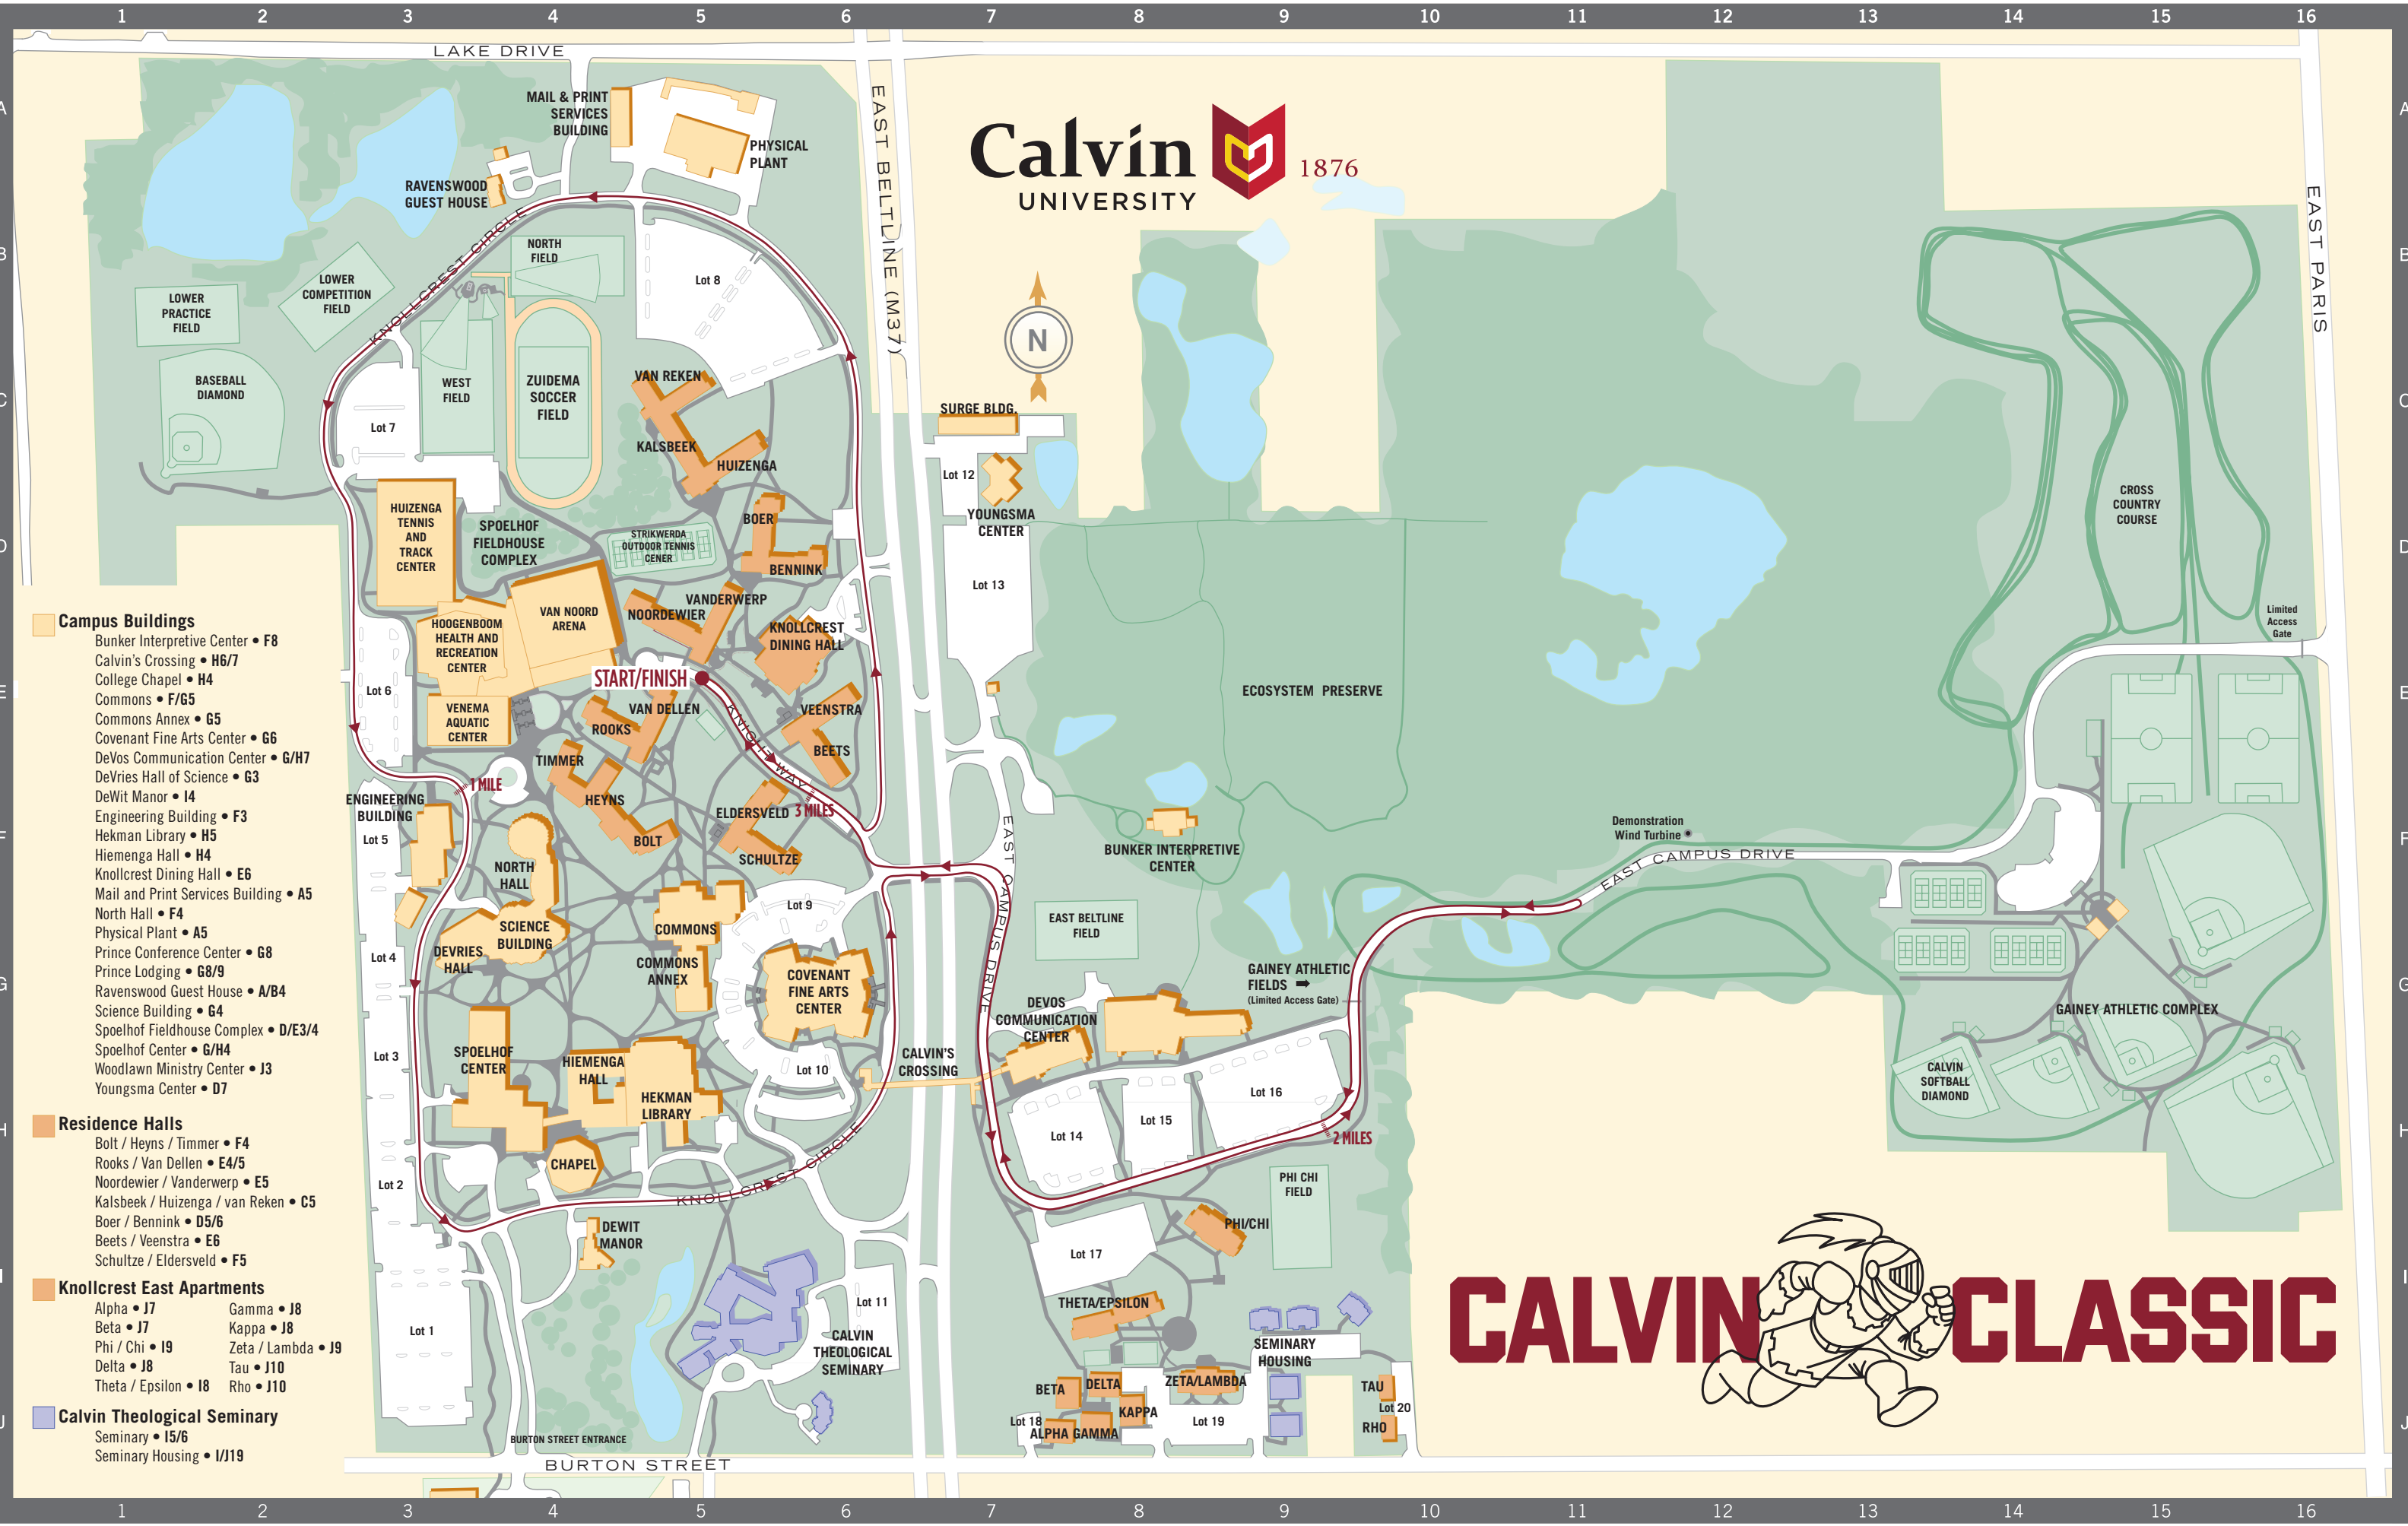

# Calvin UNIVERSITY 1876

### Campus Buildings

- Bunker Interpretive Center • F8
- Calvin's Crossing • H6/7
- College Chapel • H4
- Commons • F/G5
- Commons Annex • G5
- Covenant Fine Arts Center • G6
- DeVos Communication Center • G/H7
- DeVries Hall of Science • G3
- DeWit Manor • I4
- Engineering Building • F3
- Hekman Library • H5
- Hiemenga Hall • H4
- Knollcrest Dining Hall • E6
- Mail and Print Services Building • A5
- North Hall • F4
- Physical Plant • A5
- Prince Conference Center • G8
- Prince Lodging • G8/9
- Ravenswood Guest House • A/B4
- Science Building • G4
- Spoelhof Fieldhouse Complex • D/E3/4
- Spoelhof Center • G/H4
- Woodlawn Ministry Center • J3
- Youngsma Center • D7

# CALVIN CLASSIC