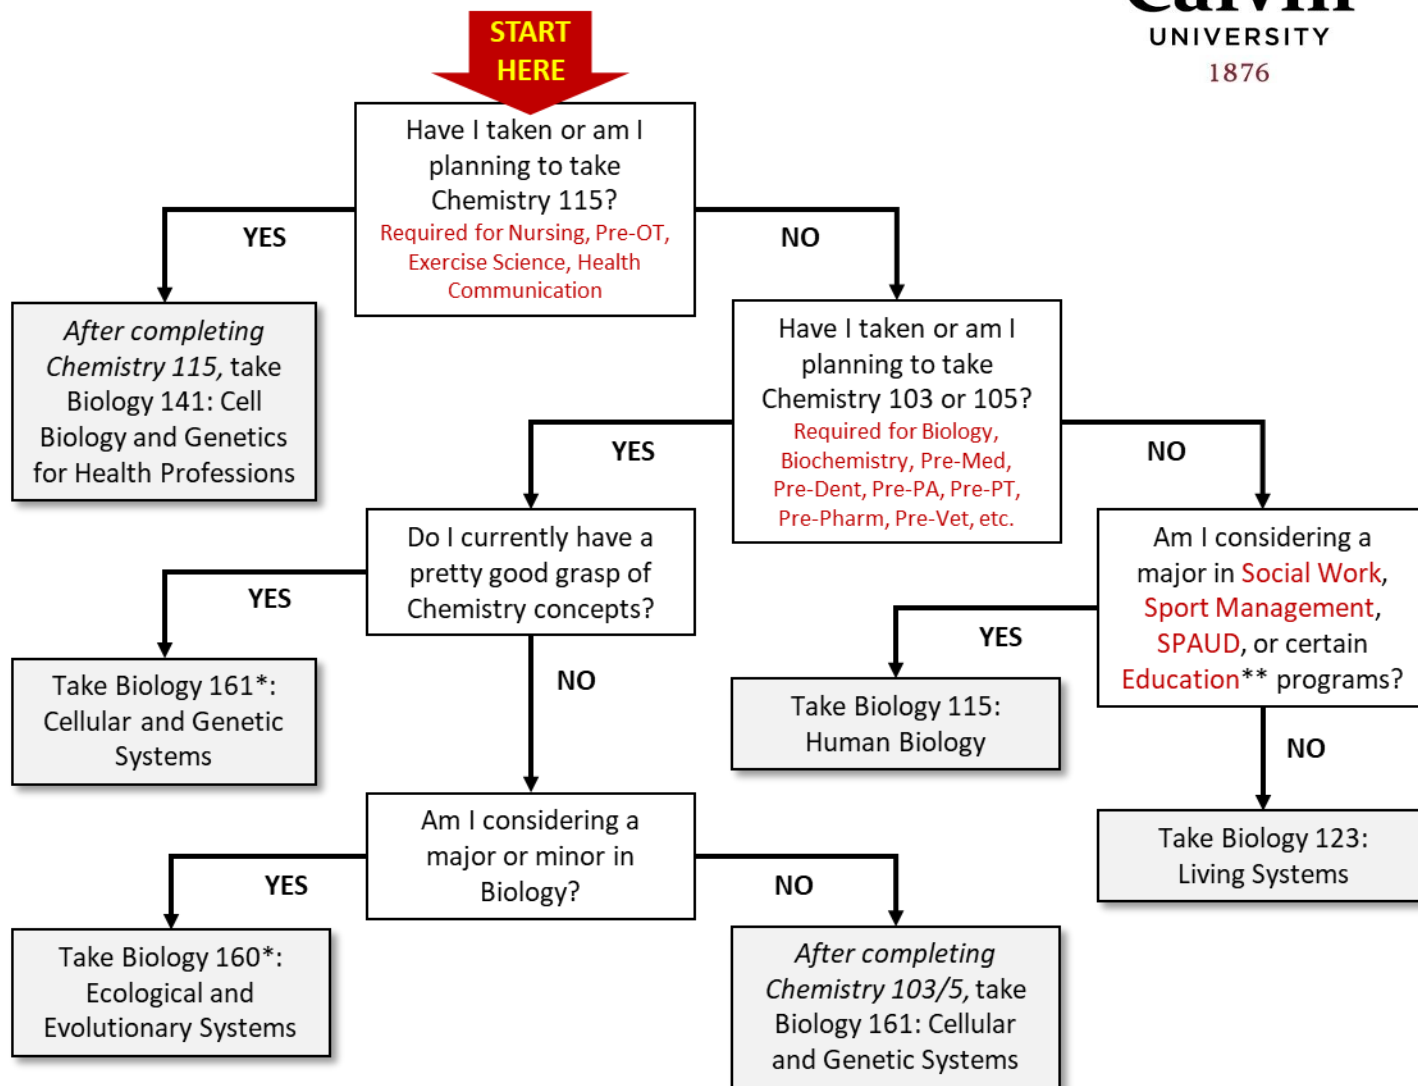

Which Biology Course Should I Take [First]?

A Key for Passport Advising

Updated June 2019

NOTES:

* Biology majors and minors take Biology 160 and Biology 161 in either order.

** Check your specific Education program requirements before selecting a biology course.

All students should consult with academic advisors about additional biology courses needed for intended careers.