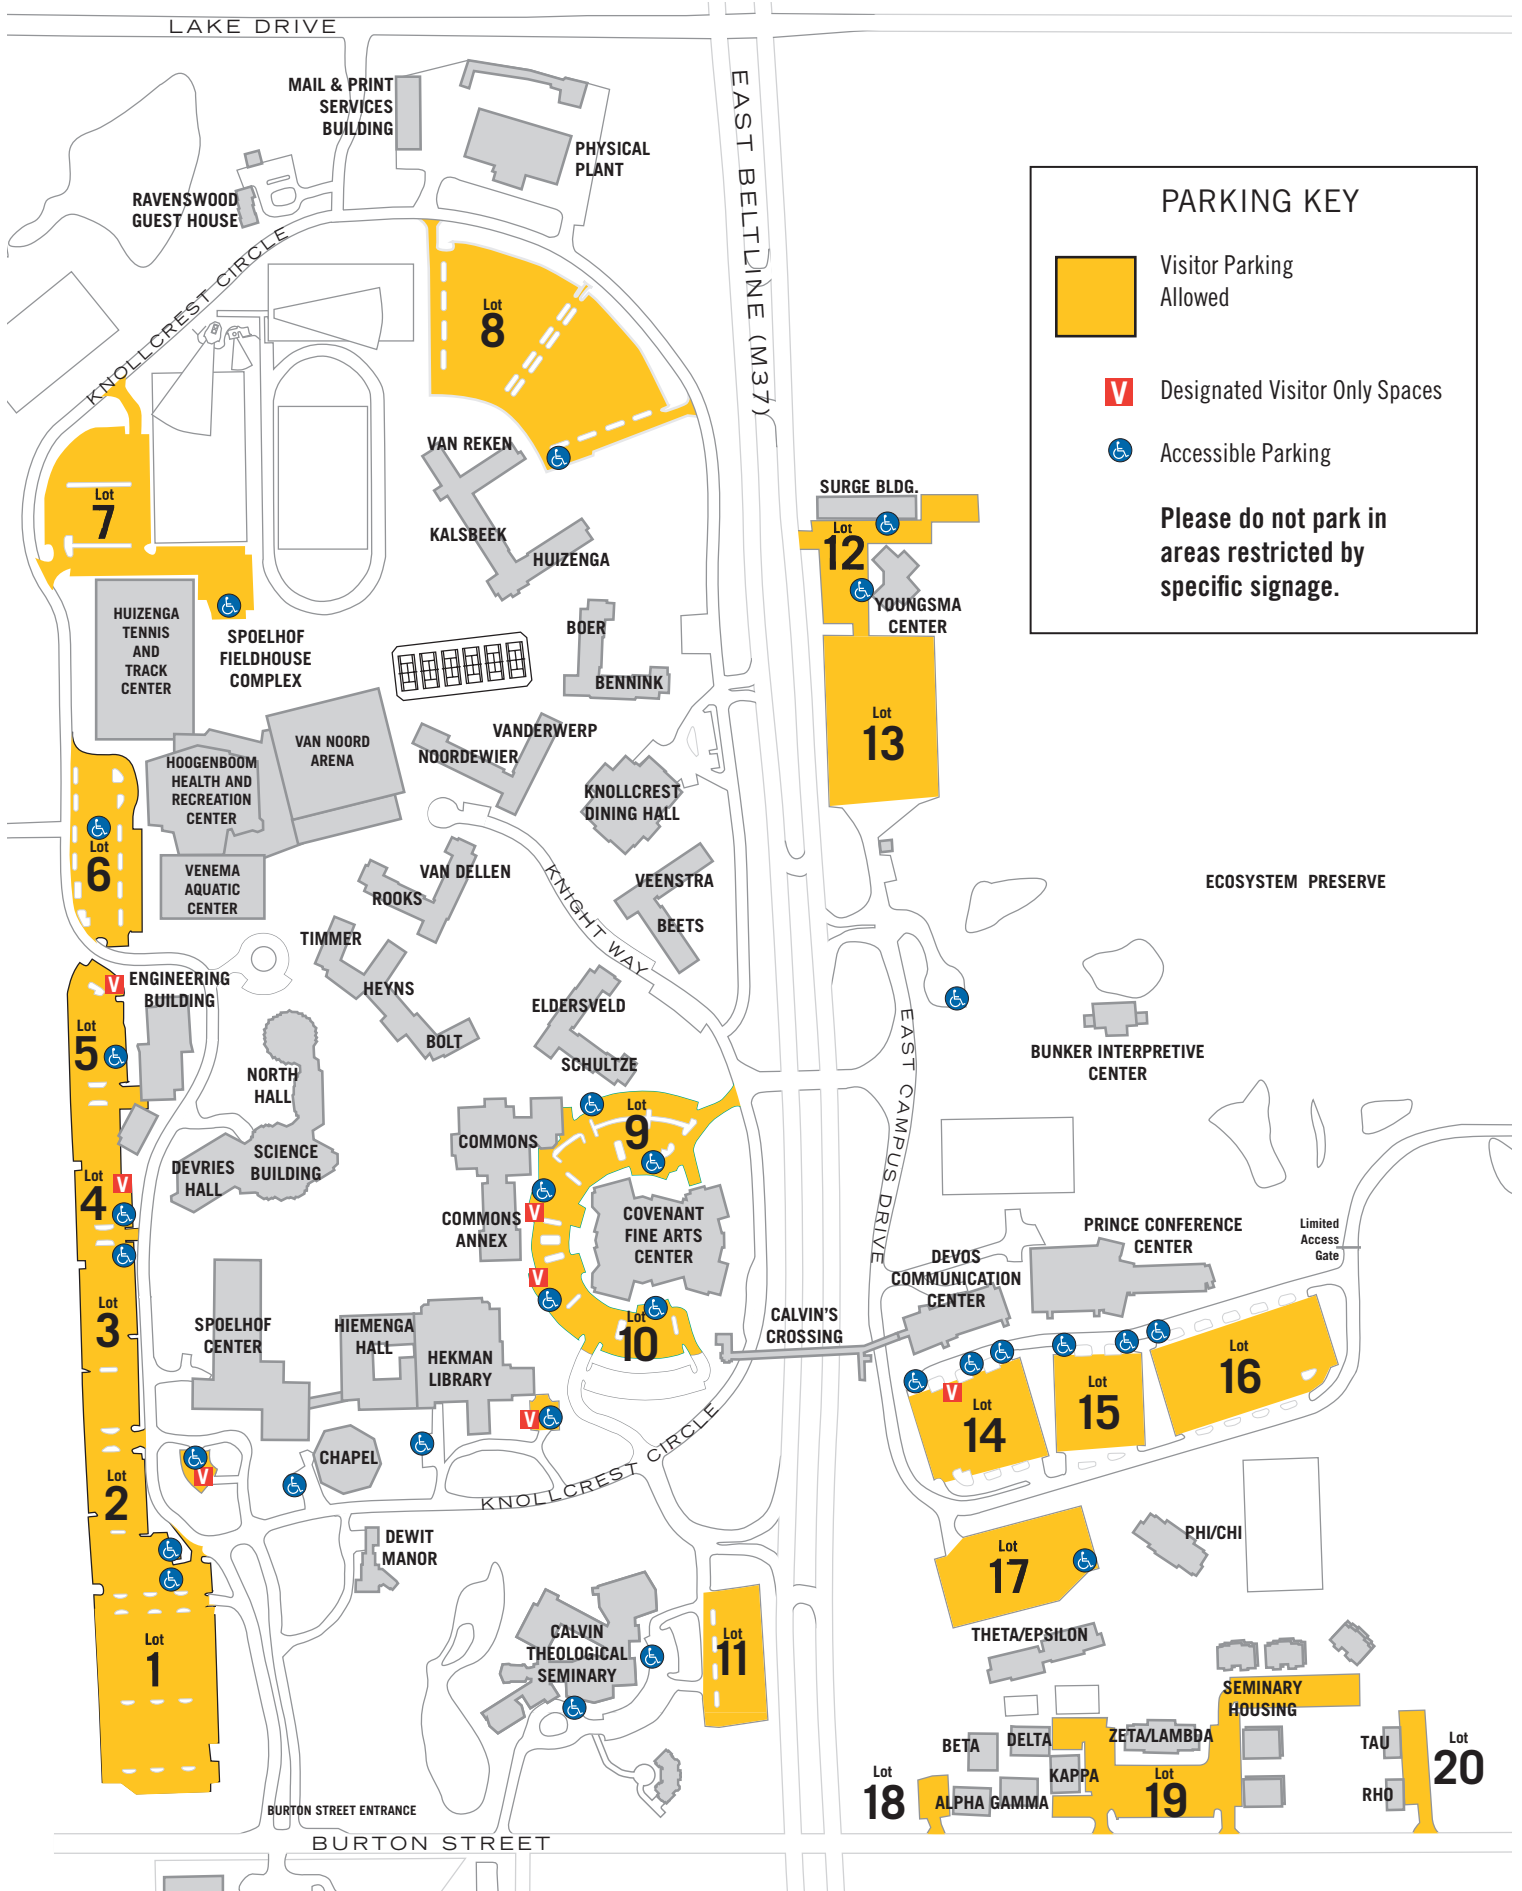

Calvin University Visitor Parking

PARKING KEY

- Visitor Parking Allowed
- V Designated Visitor Only Spaces
- ♿ Accessible Parking

Please do not park in areas restricted by specific signage.